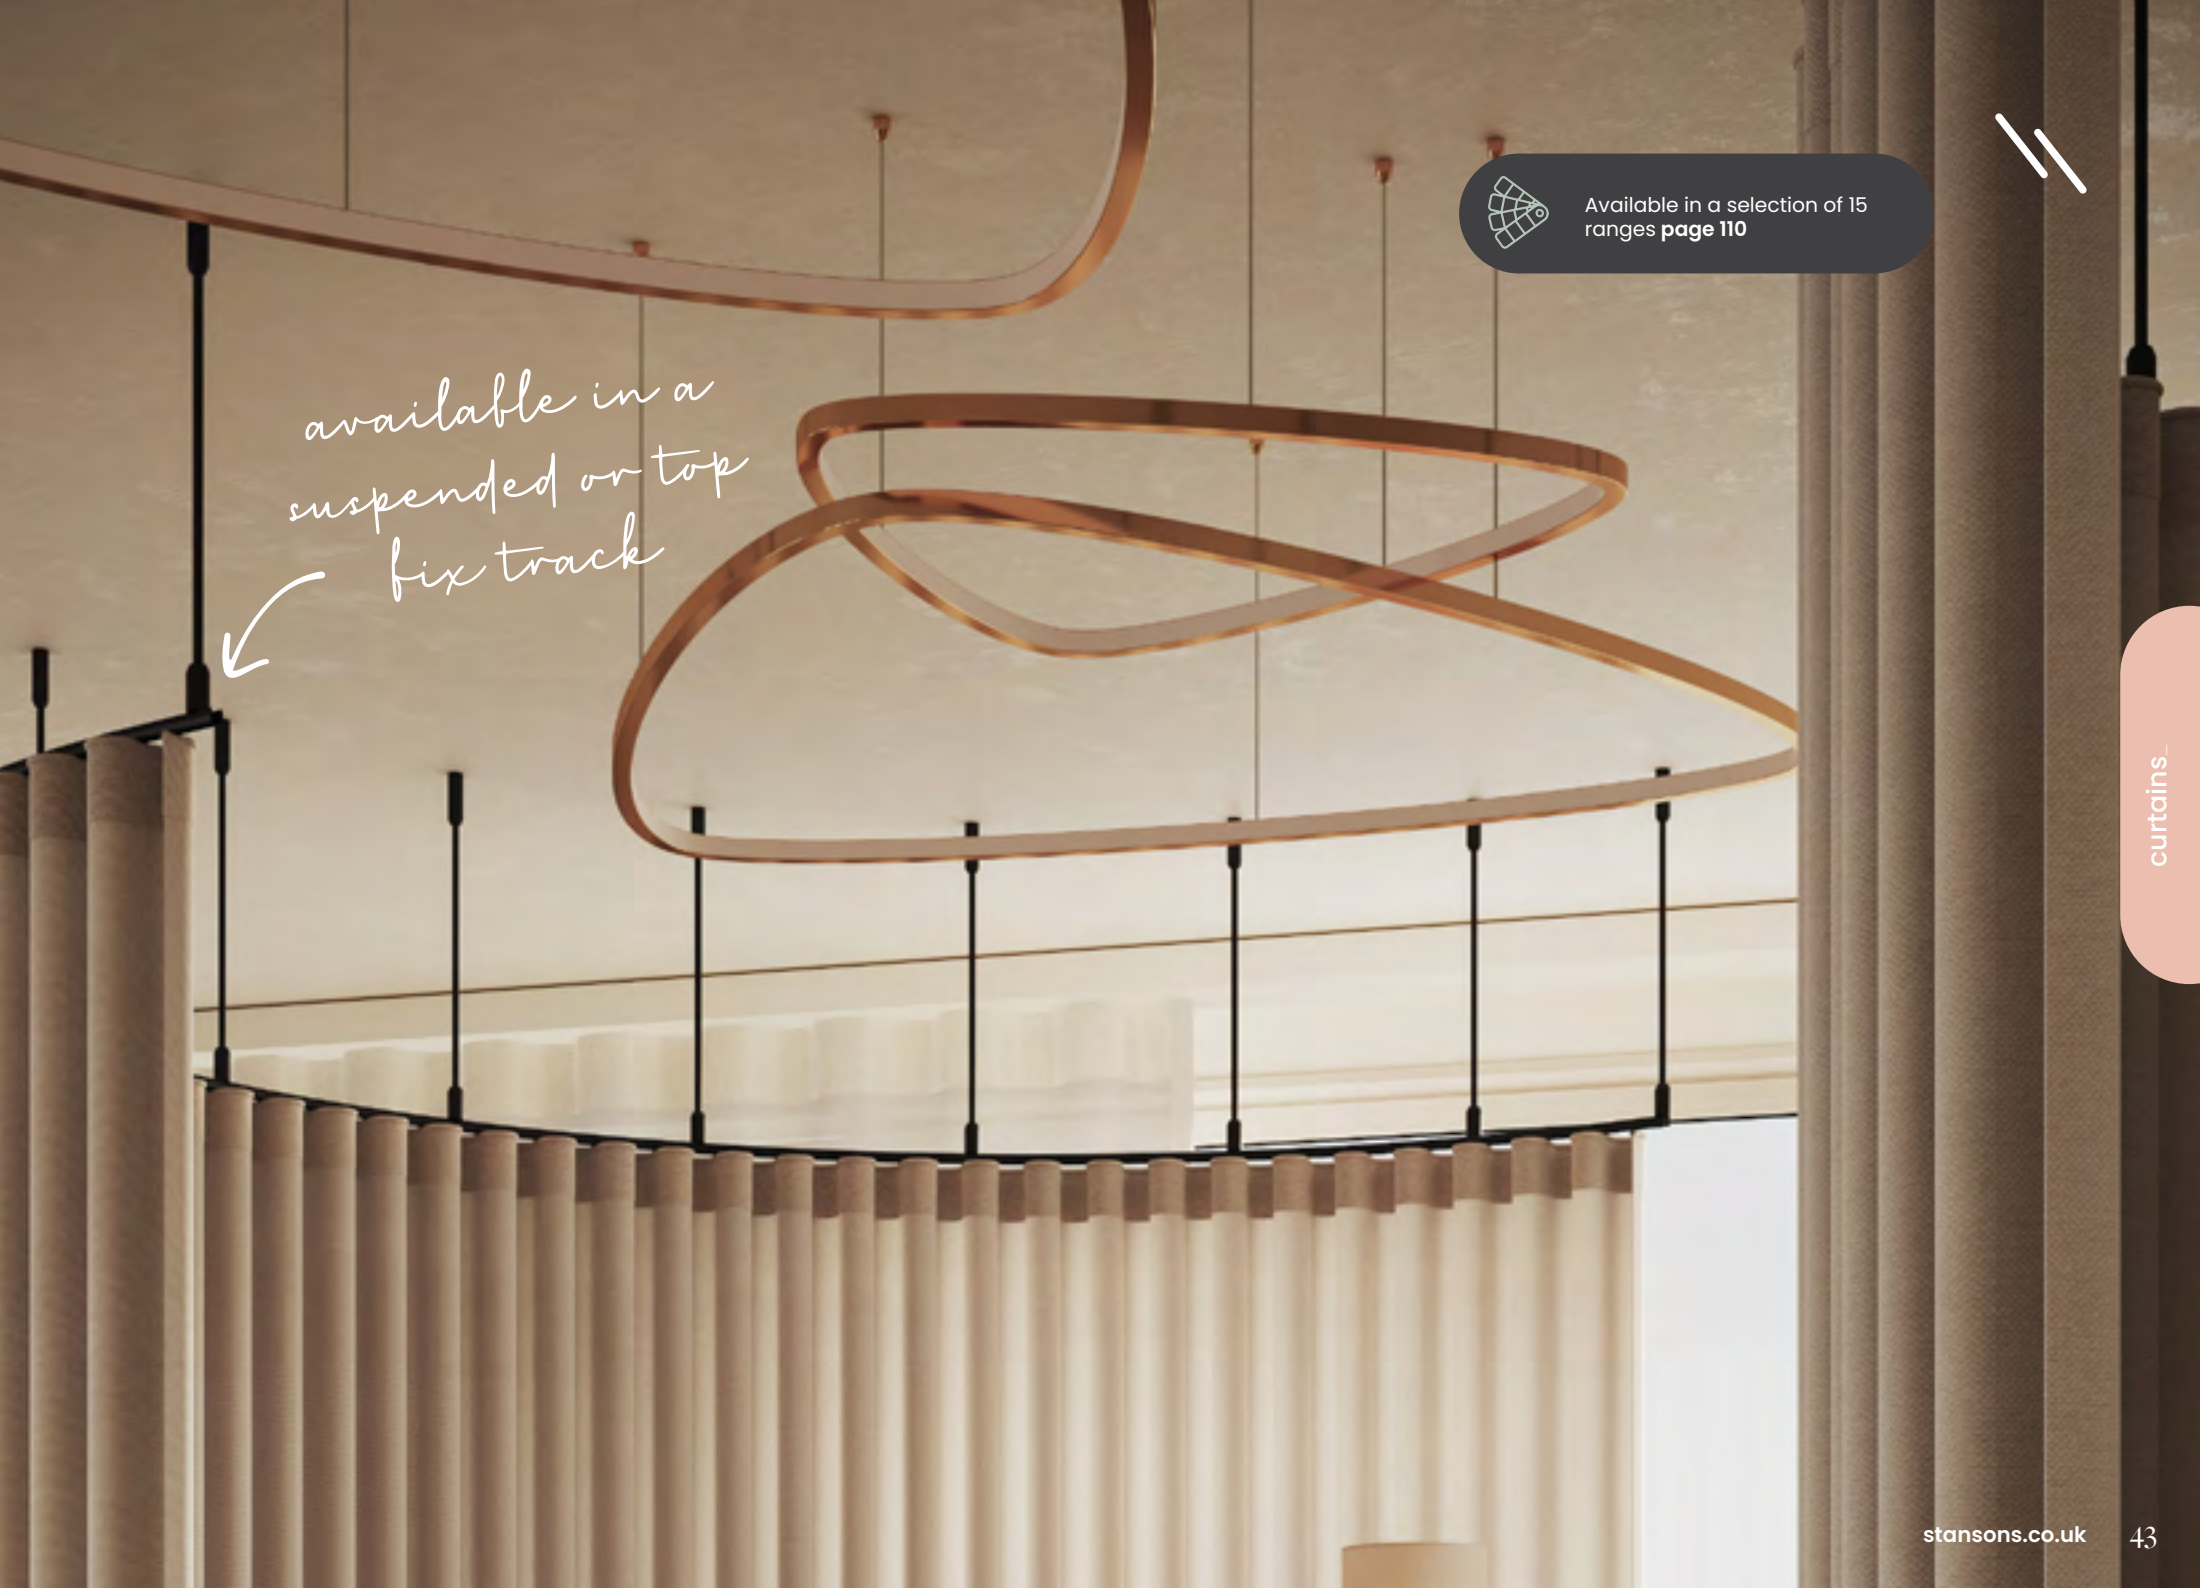

Available in a selection of 15 ranges **page 110**

*available in a
suspended or top
fix track*

curtains