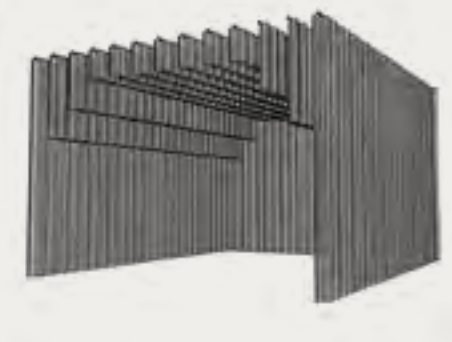

Custom sizes available

Static Curtain

Up to 100% recycled plastic content plus it's 100% recyclable at end of life

florence_

pre-configured zones

configuration wave

curtains_

Available in a selection of 15 ranges [page 110](#)