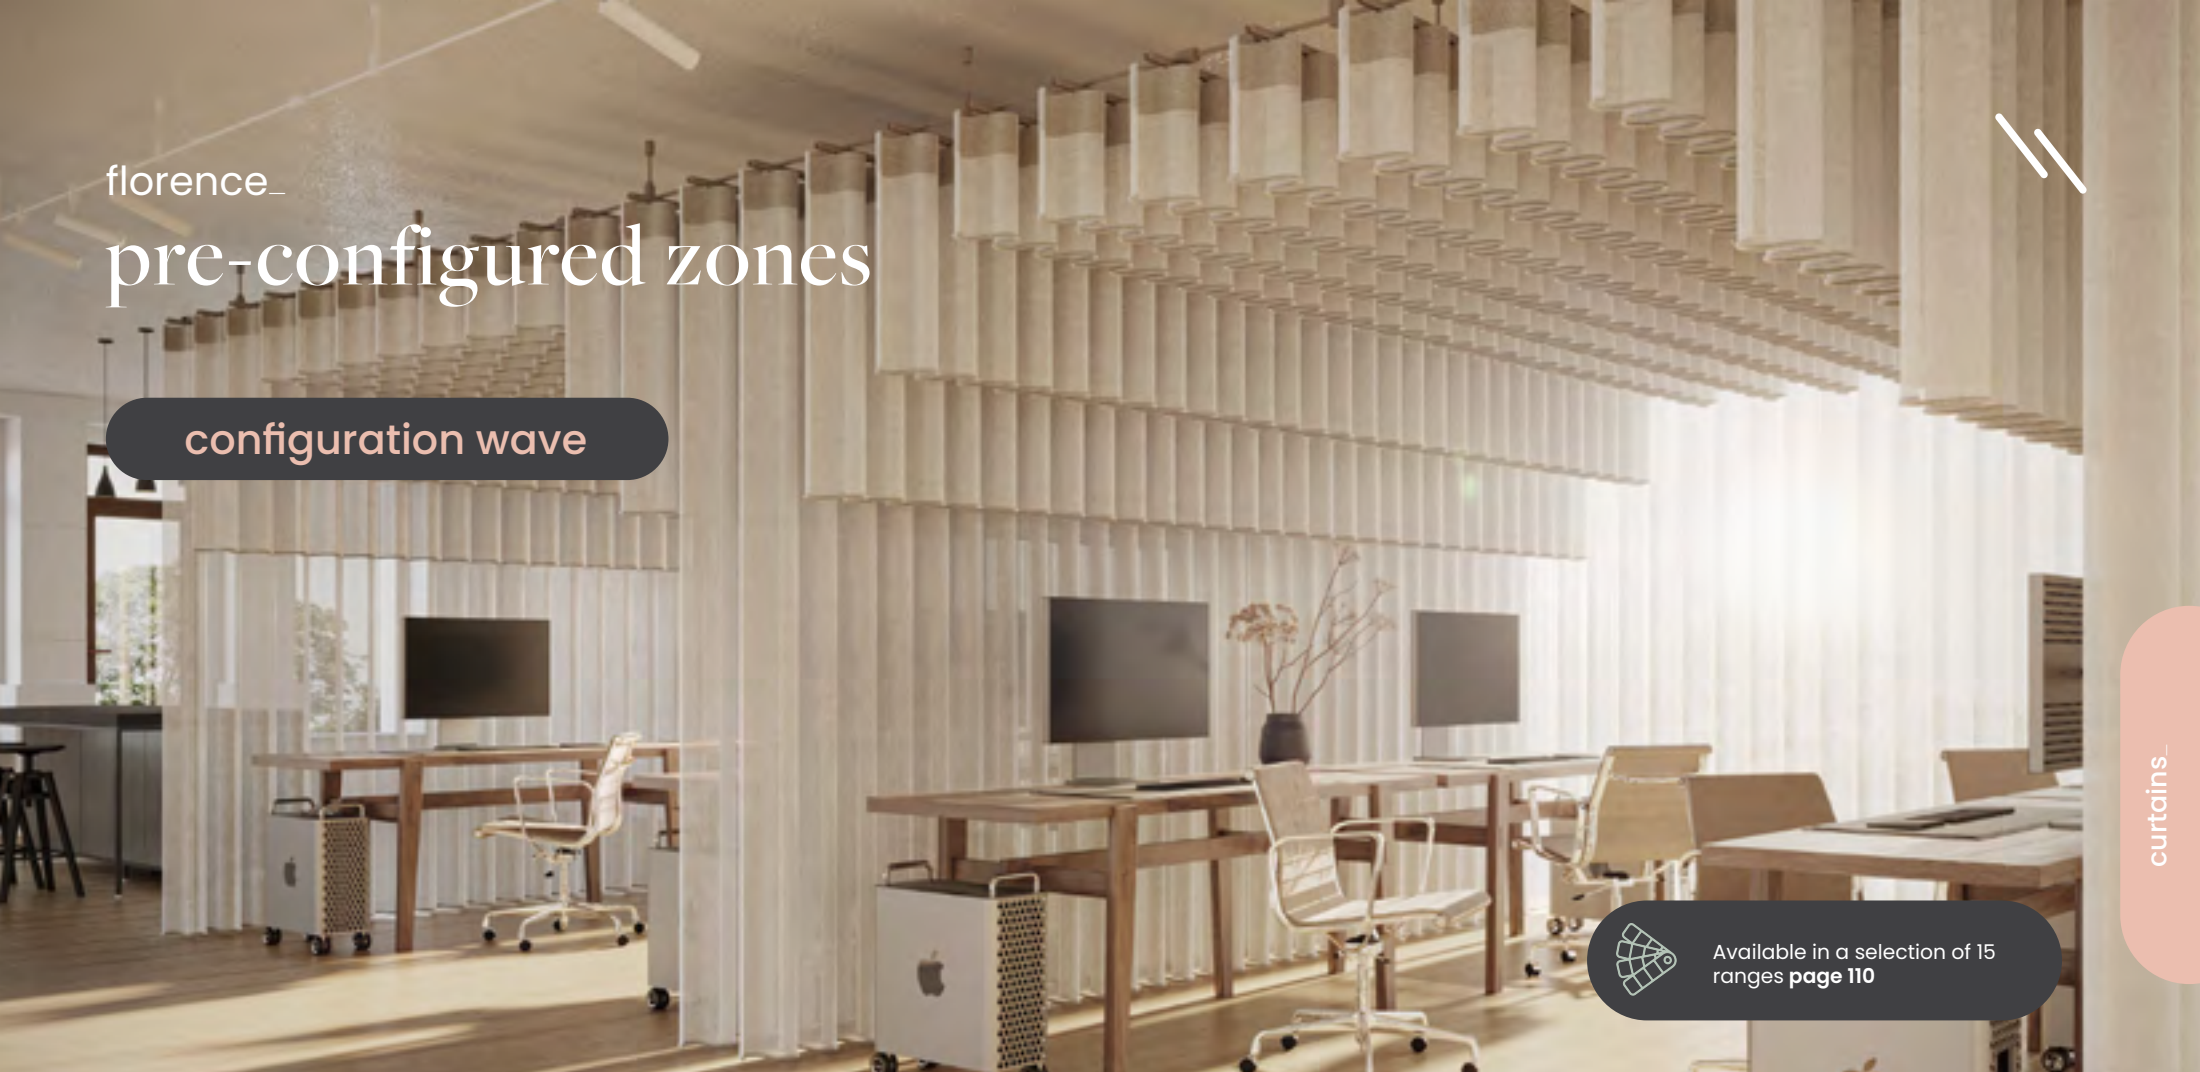

Custom sizes available

Static Curtain

Up to 100% recycled plastic content plus it's 100% recyclable at end of life

florence_

pre-configured zones

configuration wave

curtains_

Available in a selection of 15 ranges [page 110](#)