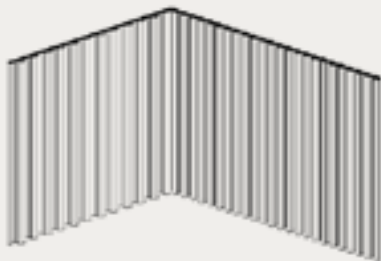

Custom sizes available

Hand Drawn Control

Up to 100% recycled plastic content plus it's 100% recyclable at end of life

cassia_

pre-configured zones

configuration L

Available in a selection of 15 ranges **page 110**

curtains_

System	Suspended 4400 white/black track					Top Fix white/black track				
Material	Band A	Band B	Band C	Band D	Band E	Band A	Band B	Band C	Band D	Band E
W x D x H (mm)	Available in all bands					Available in all bands				
2600 x 1800 x 2200	Available in all bands					Available in all bands				
3400 x 2600 x 2200	Available in all bands					Available in all bands				