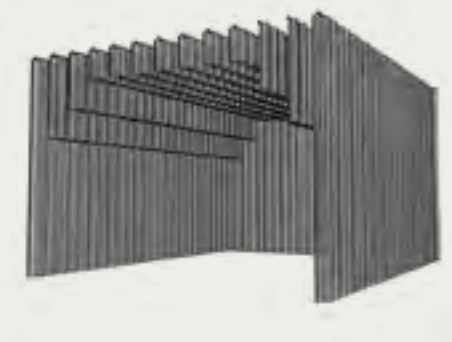

florence_
pre-configured zones

configuration square

curtains

Available in a selection of 15 ranges **page 110**

System	Suspended 4400 white/black track				
Material	Band A	Band B	Band C	Band D	Band E
W x D x H (mm)	Available in all bands				
	4200 x 4200 x 900				

System	Suspended 4400 white/black track				
Material	Band A	Band B	Band C	Band D	Band E
W x D x H (mm)	Available in all bands				
4200 x 2800 x 900					

Custom sizes available

Static Curtain

Up to 100% recycled plastic content plus it's 100% recyclable at end of life