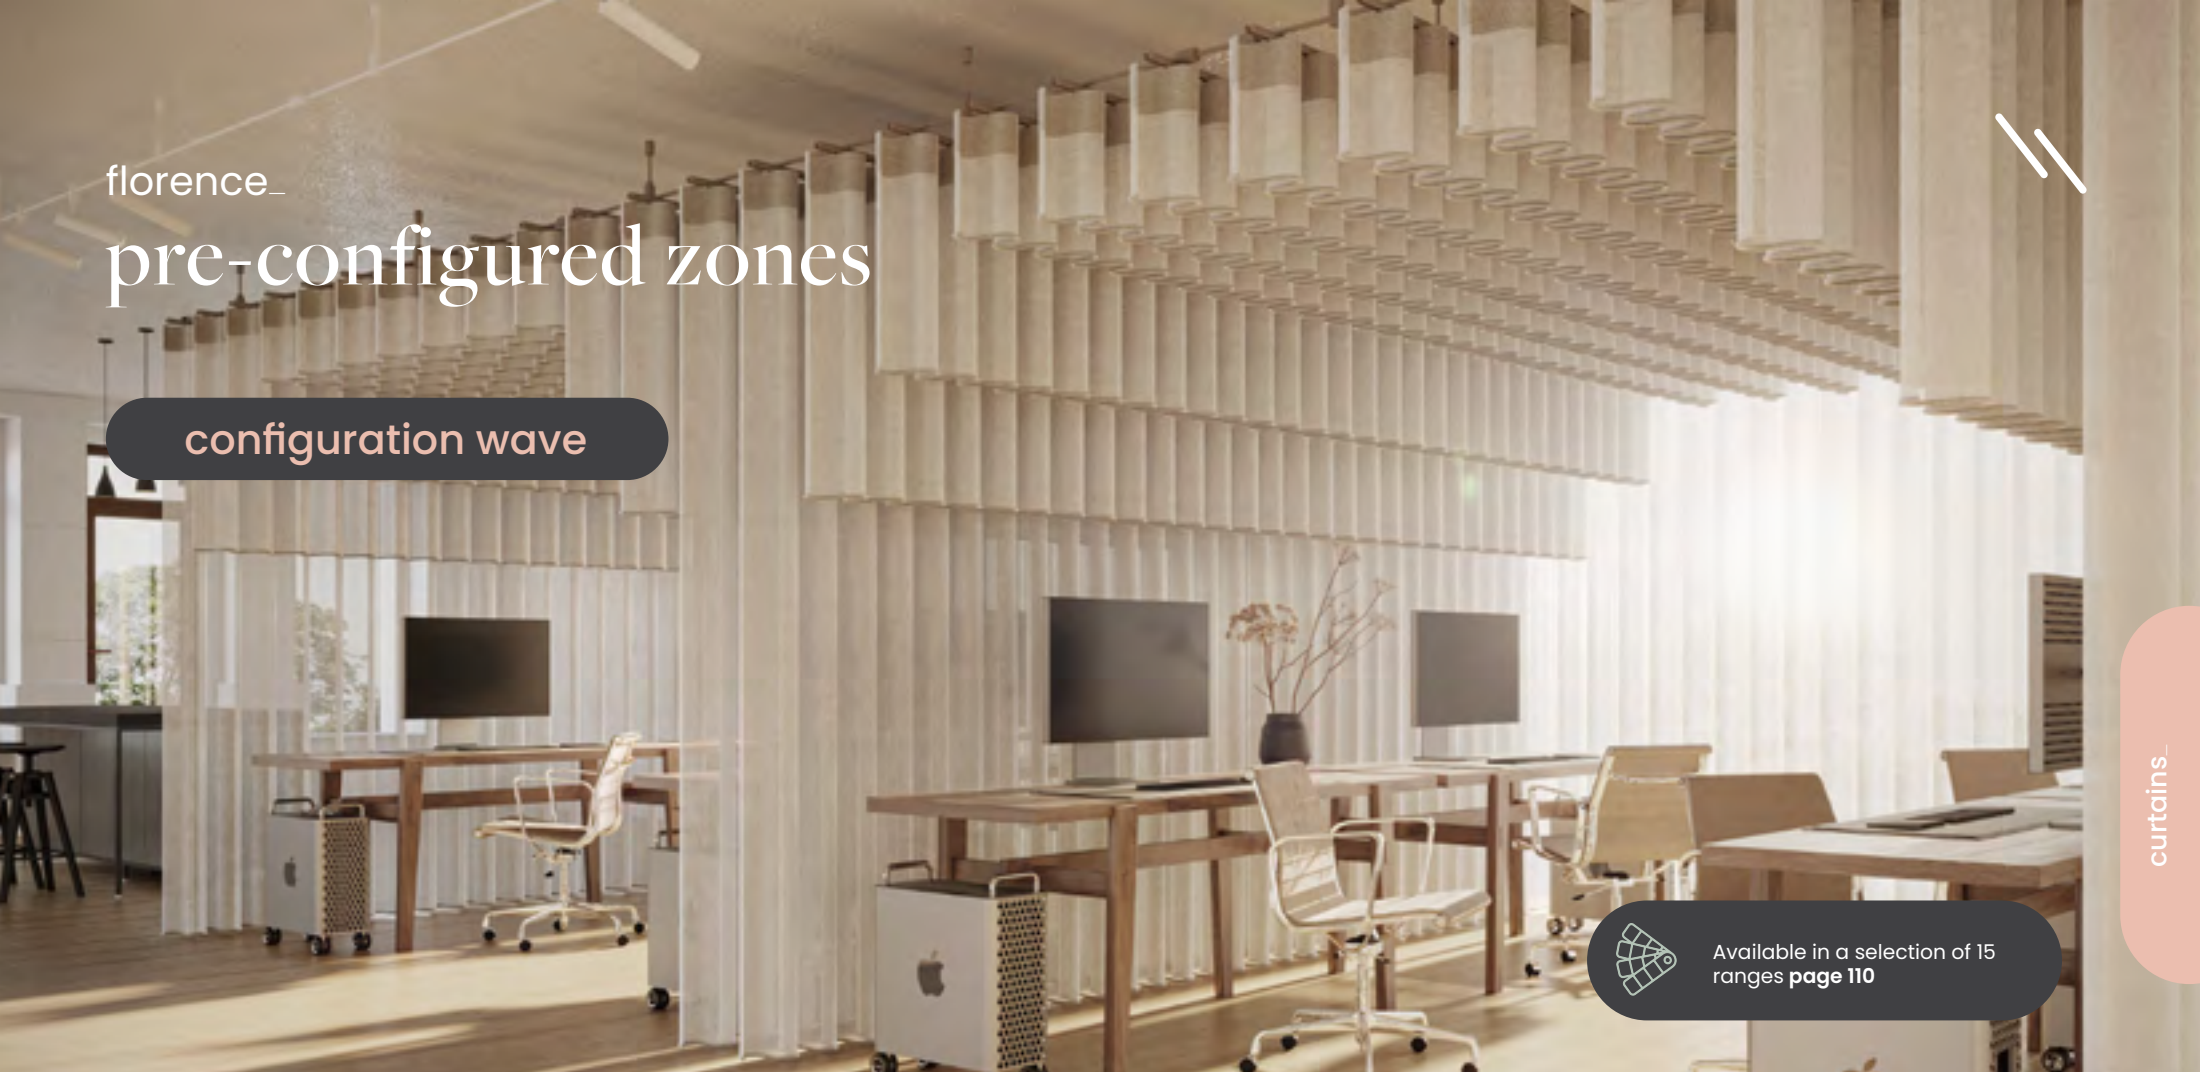

florence_

pre-configured zones

configuration wave

curtains_

Available in a selection of 15 ranges [page 110](#)