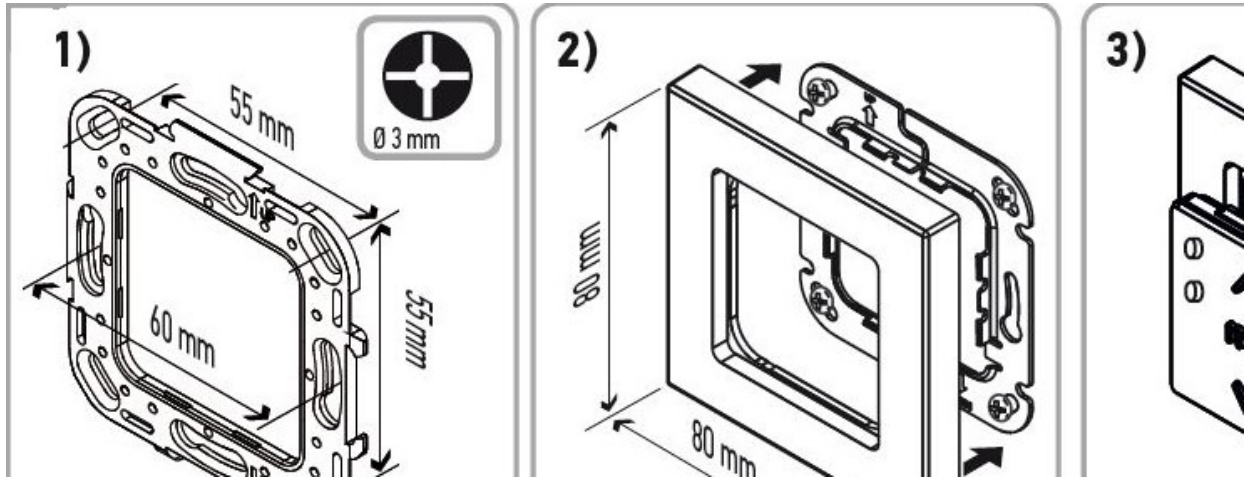

DESCRIPTION

INSTALLATION