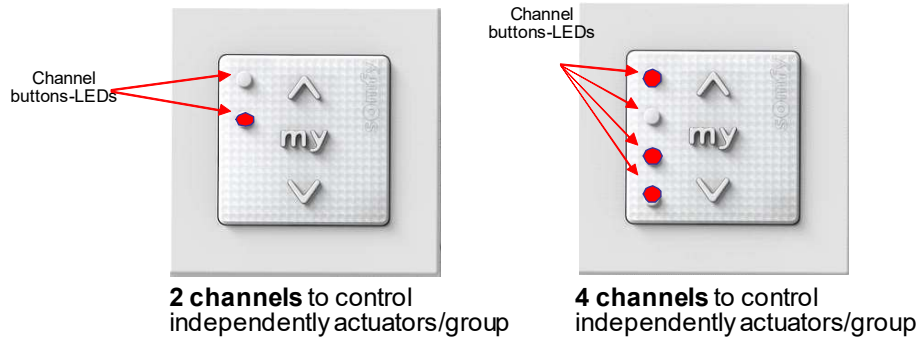

ERGONOMICS

COMPATIBILITIES

See compatibility matrix